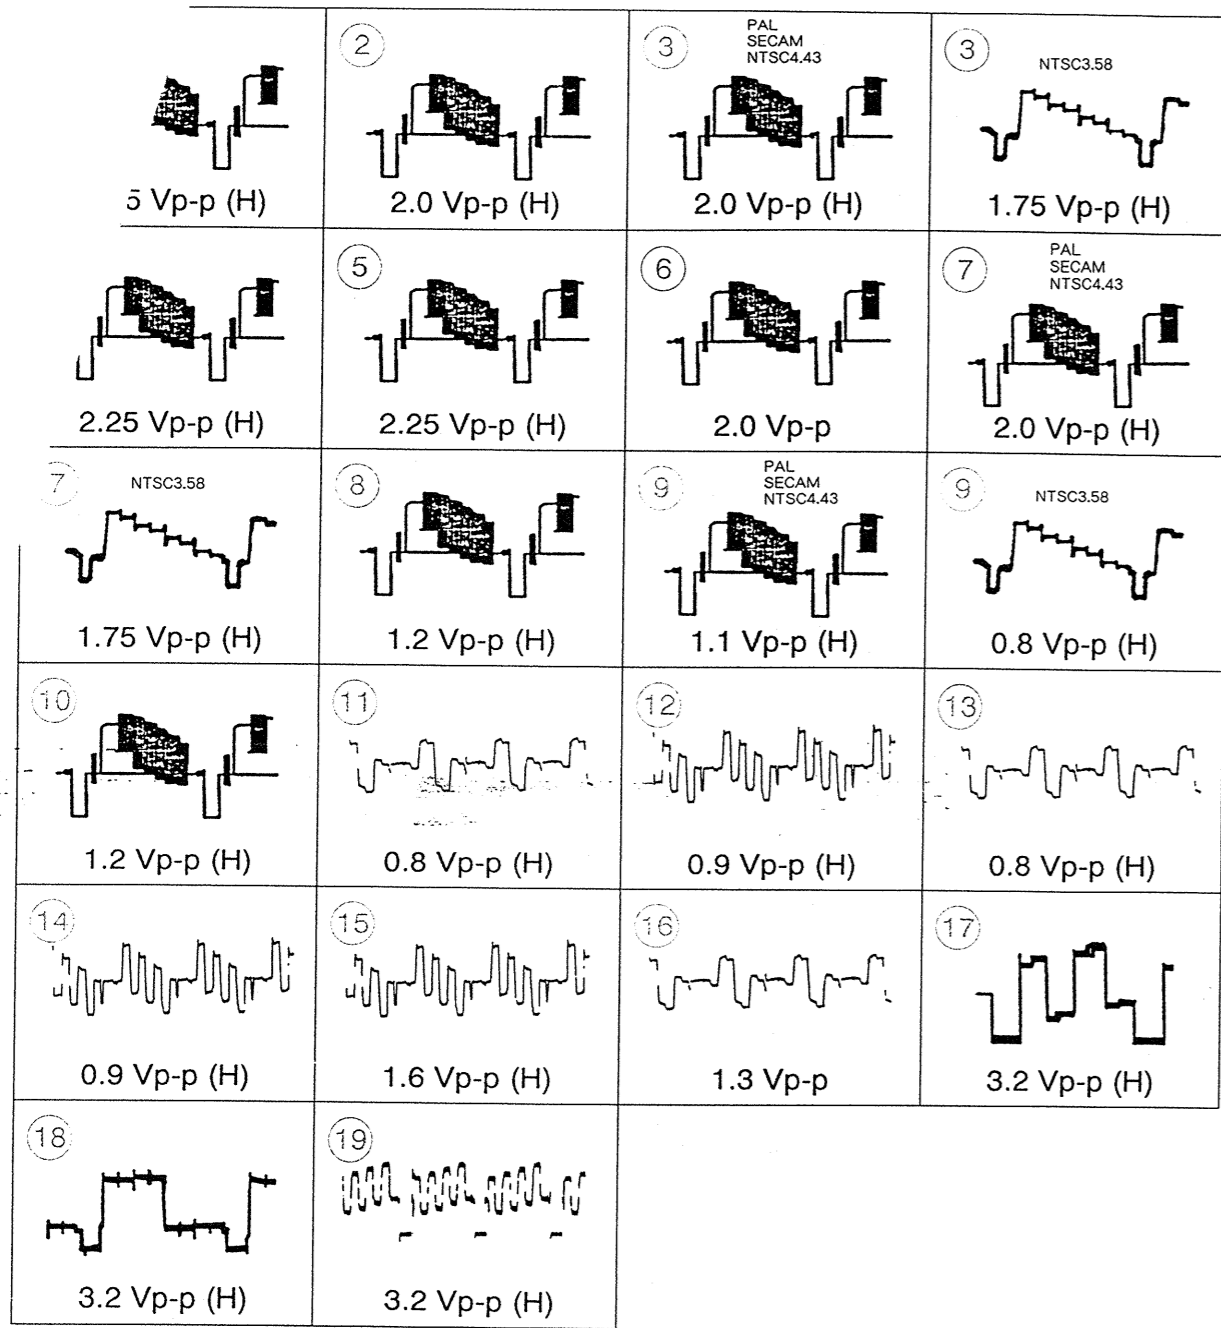

B
C
D
E
F
G
H
I
J
K
L
M
N
O
P

RTV servis Horvat
 Tel: ++385-31-856-637
 Tel/fax: ++385-31-856-139
 Mob: 098-788-319
www.rtv-horvat-dj.hr

• D BOARD WAVEFORMS

• D BOARD WAVEFORMS

Diagram of A Board

WAVEFORMS

A Board IC201 CXA1545AS

A Board IC301 TDA9145

Schematic diagrams

Schematic diagram

RTV servis Horvat
 Tel: ++385-31-856-637
 Tel/fax: ++385-31-856-139
 Mob: 098-788-319
 www.rtv-horvat-dj.hr

• P BOARD WAVEFORMS

• C BOARD WAVEFORMS

• C BOARD WAVEFORMS

E
F
G
H
I
J
K
L
M
N
O
P