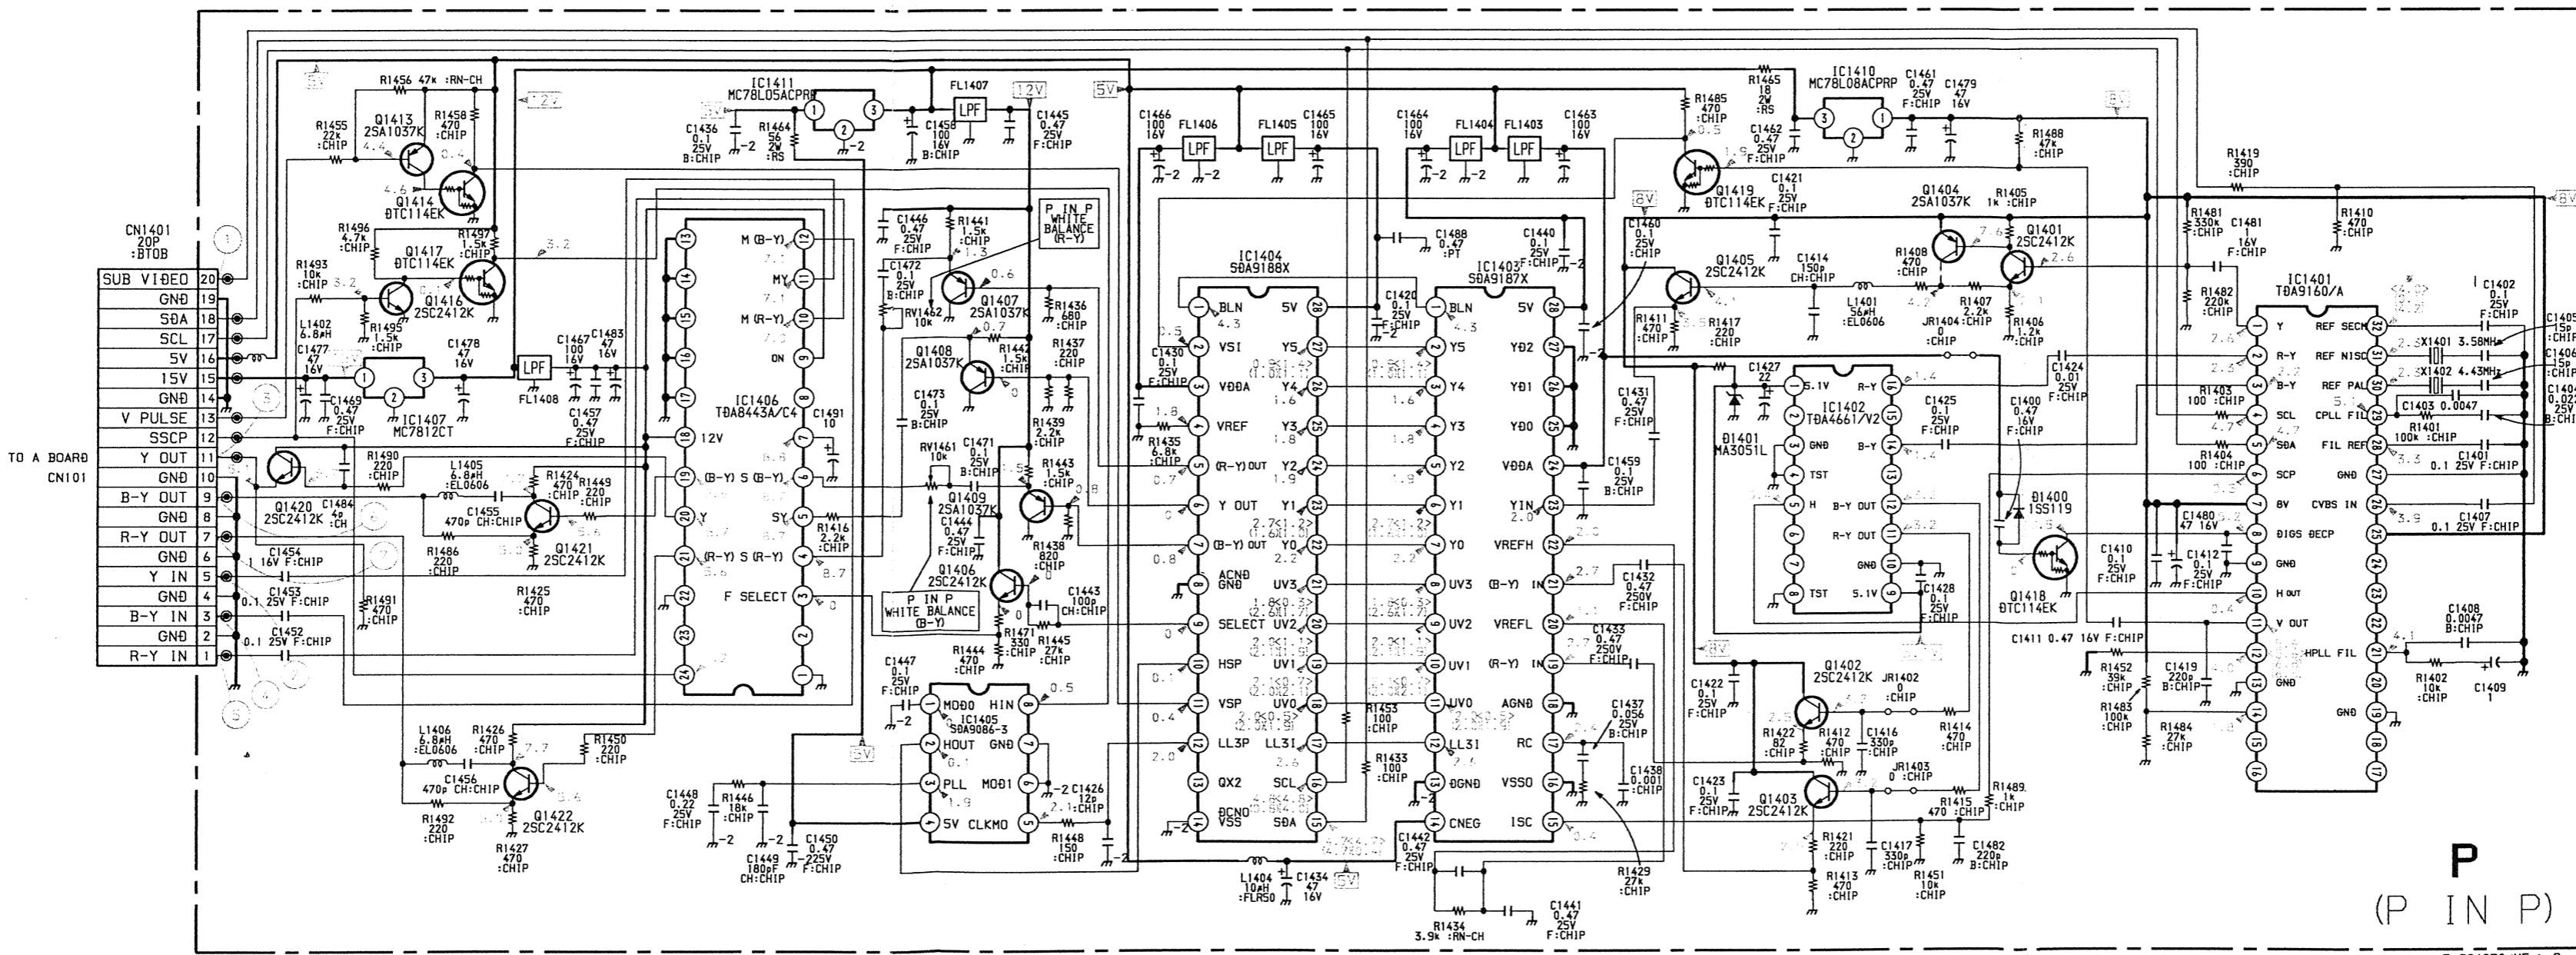

RTV servis Horvat
Tel: ++385-31-856-637
Tel/fax: ++385-31-856-139
Mob: 098-788-319
www.rtv-horvat-dj.hr