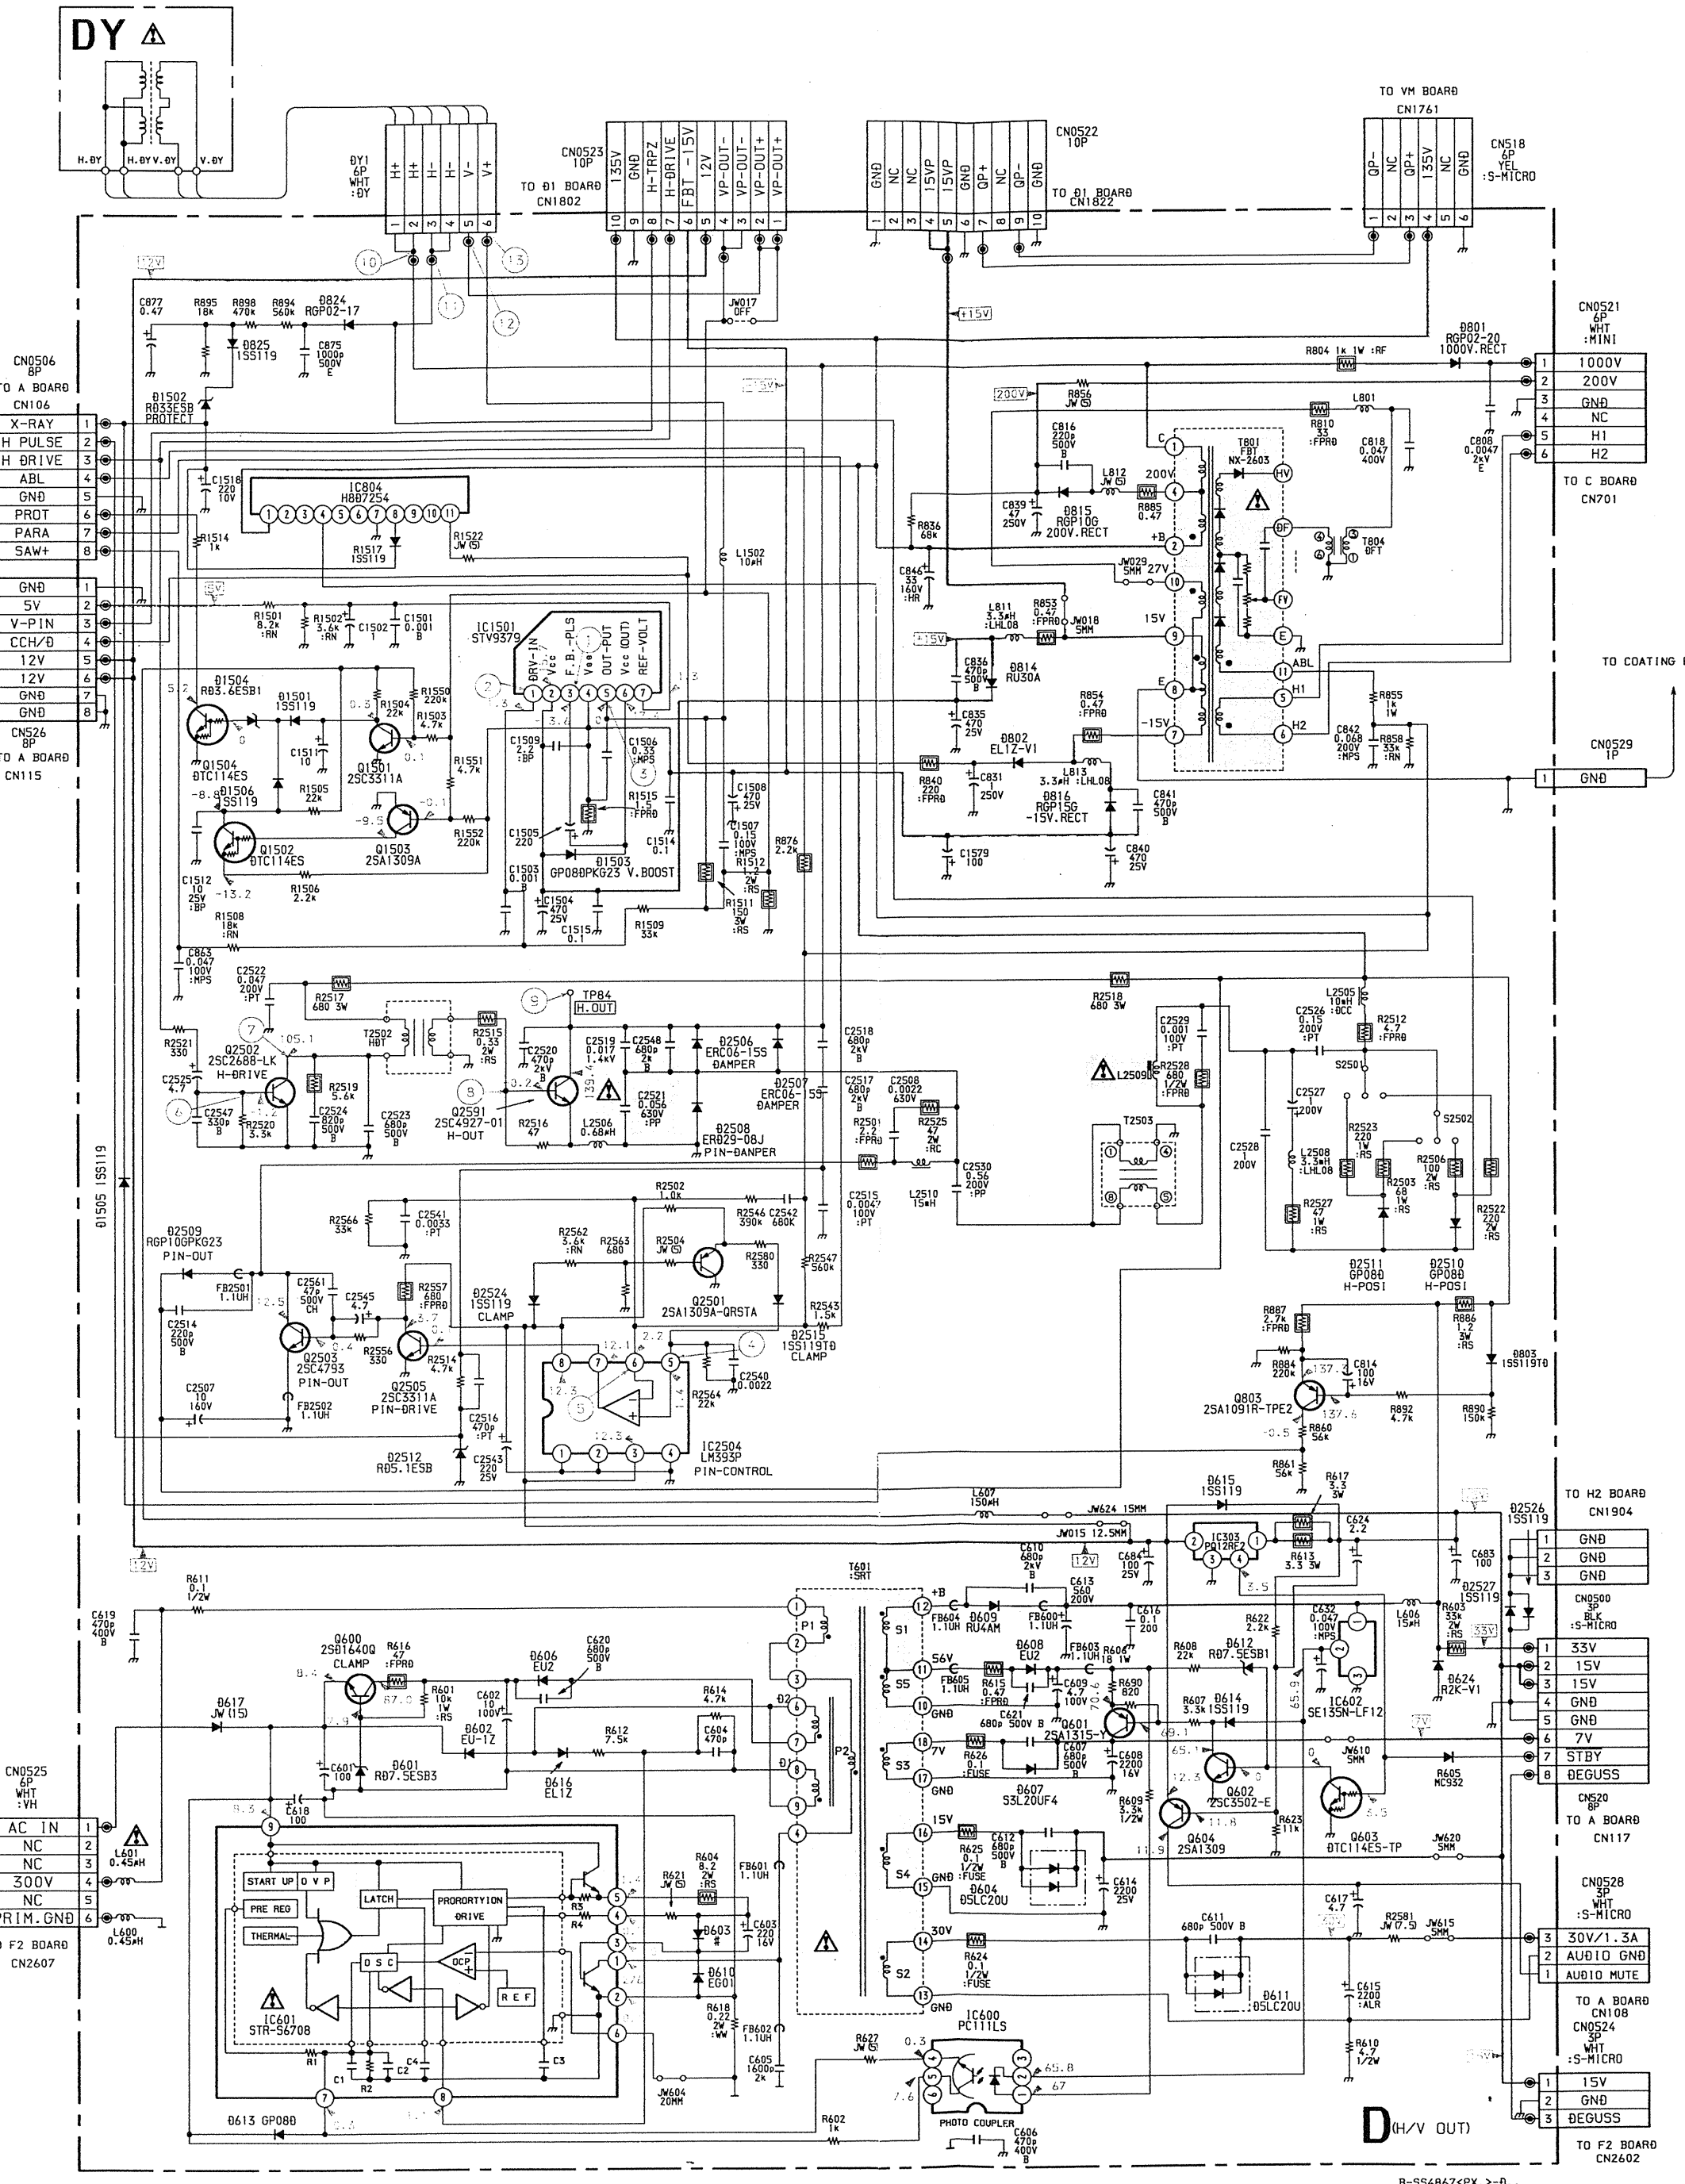

B
C
D
E
F
G
H
I
J
K
L
M
N
O
P