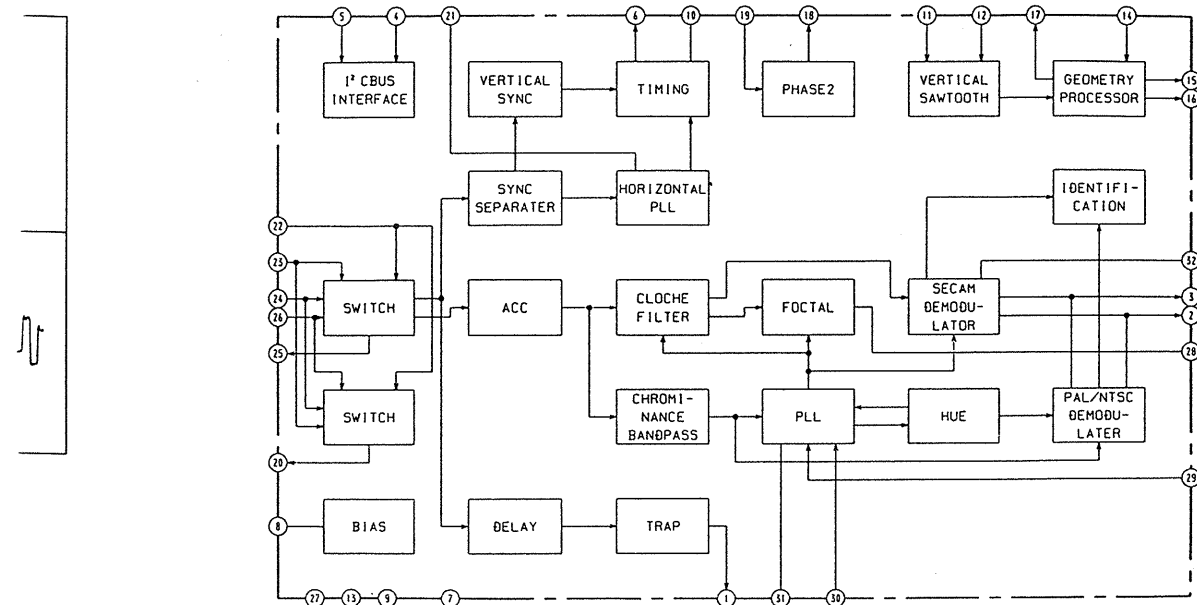

P Board IC1401 TDA9160

P Board IC1406 TDA8443A

RTV servis Horvat
 Tel: ++385-31-856-637
 Tel/fax: ++385-31-856-139
 Mob: 098-788-319
www.rtv-horvat-dj.hr

P
(P IN P)

P Board IC1401 TDA9160

P Board IC1406 TDA8443A