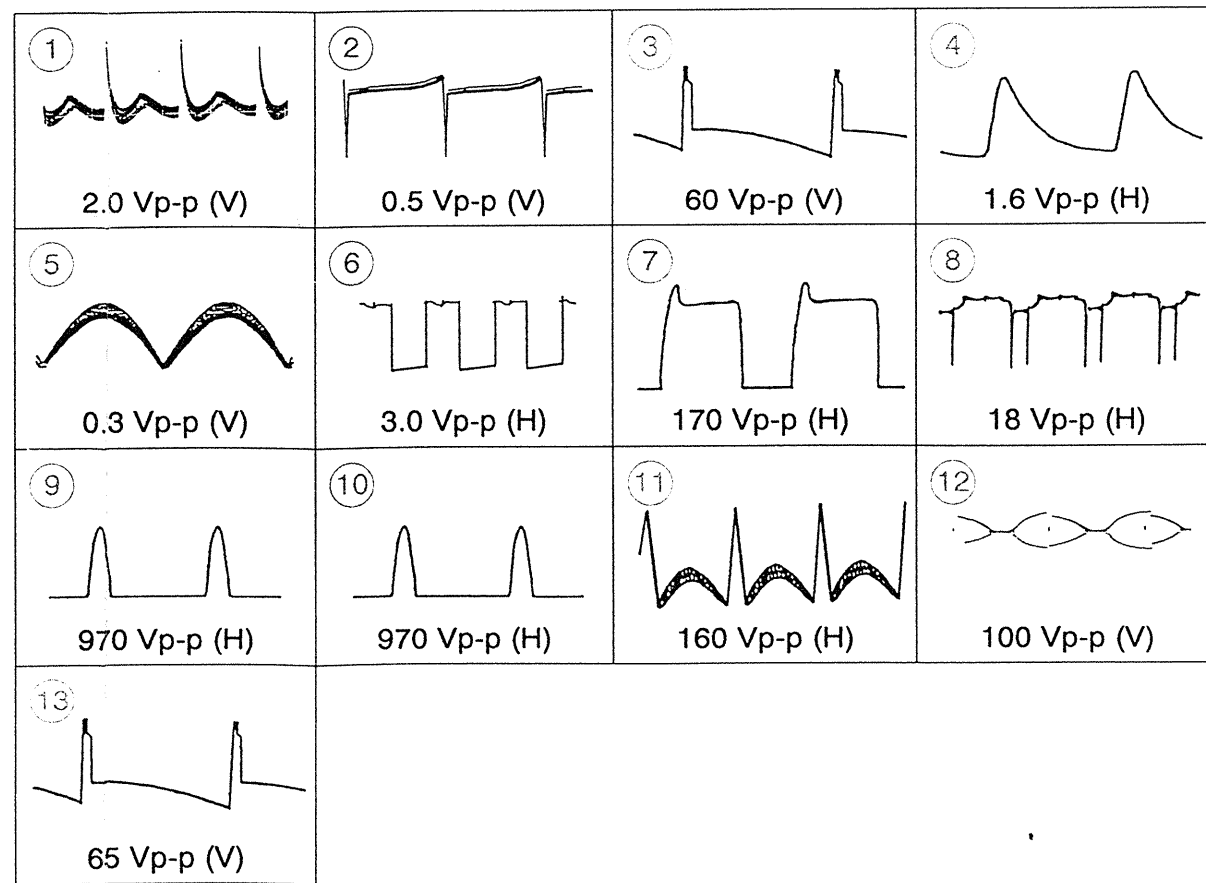

• D BOARD WAVEFORMS