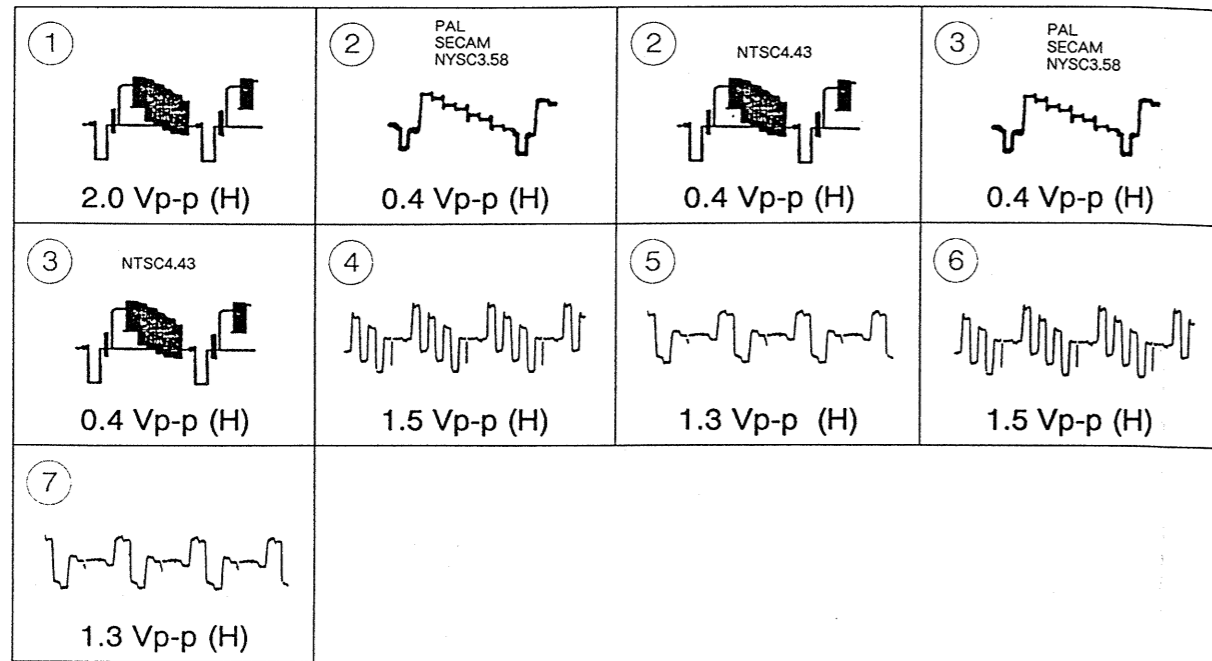

A Board IC201 CXA1545AS

A Board IC301 TDA9145

Schematic diagrams

Schematic diagram

RTV servis Horvat
 Tel: ++385-31-856-637
 Tel/fax: ++385-31-856-139
 Mob: 098-788-319
 www.rtv-horvat-dj.hr

• P BOARD WAVEFORMS