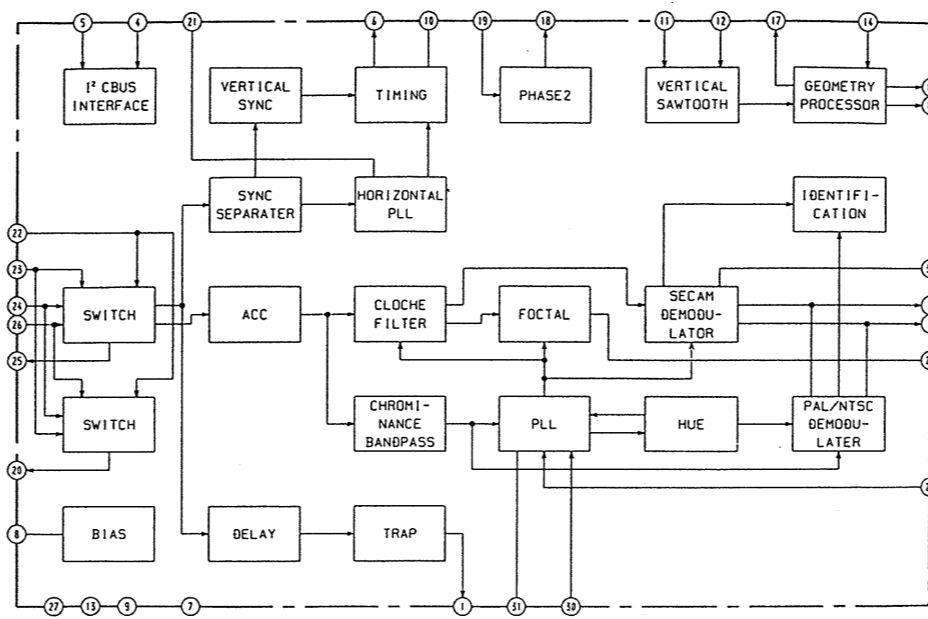

P Board IC1401 TDA9160