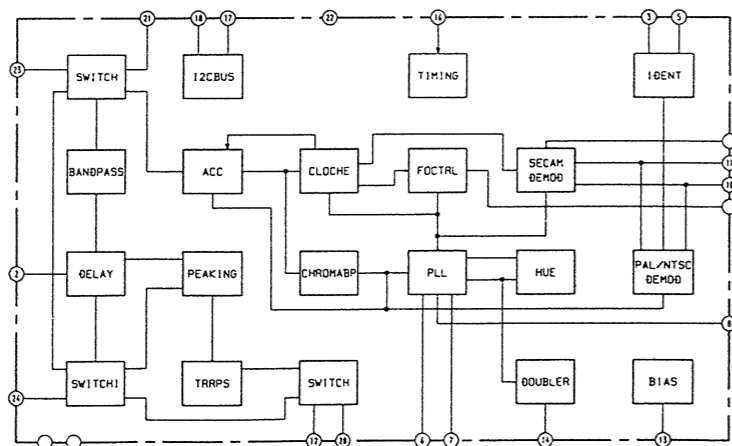

A Board IC201 CXA1545AS

A Board IC301 TDA9145

Schematic diagrams

Schematic diagram

RTV servis Horvat
 Tel: ++385-31-856-637
 Tel/fax: ++385-31-856-139
 Mob: 098-788-319
 www.rtv-horvat-dj.hr

• P BOARD WAVEFORMS