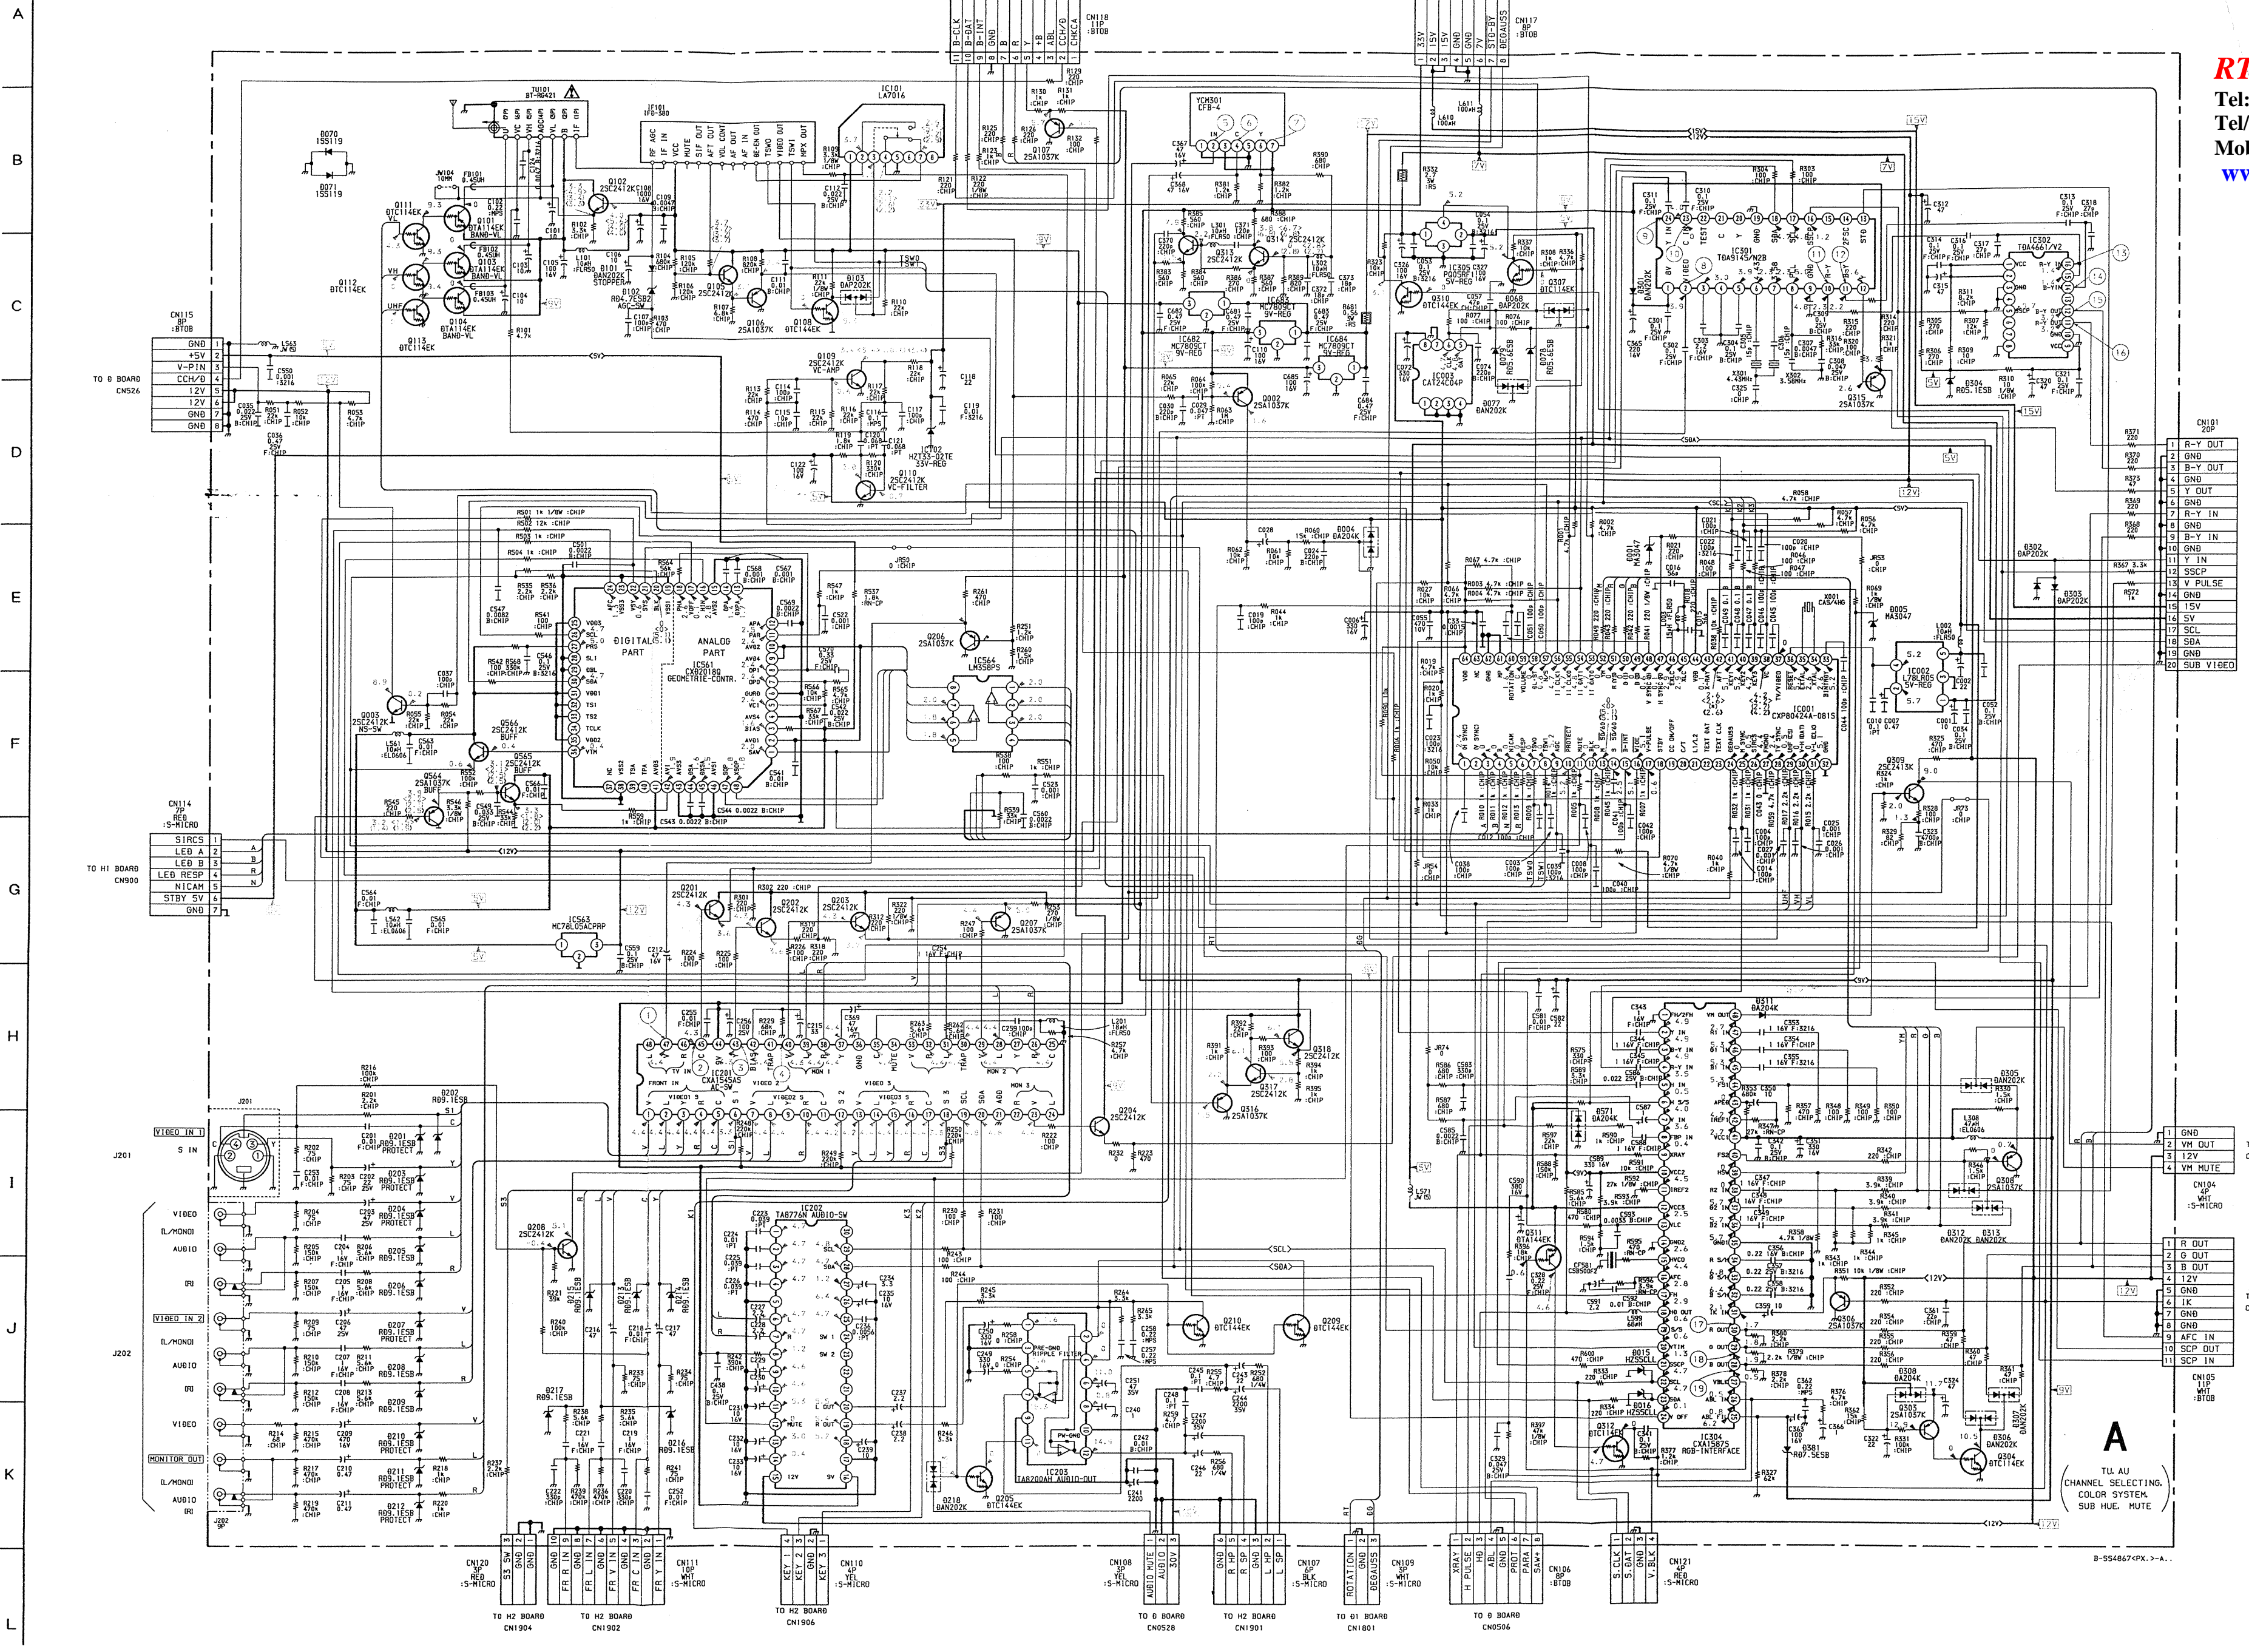

A Board IC201 CXA1545AS

A Board IC301 TDA9145

Schematic diagrams

Schematic diagram

RTV servis Horvat
 Tel: ++385-31-856-637
 Tel/fax: ++385-31-856-139
 Mob: 098-788-319
 www.rtv-horvat-dj.hr

• P BOARD WAVEFORMS