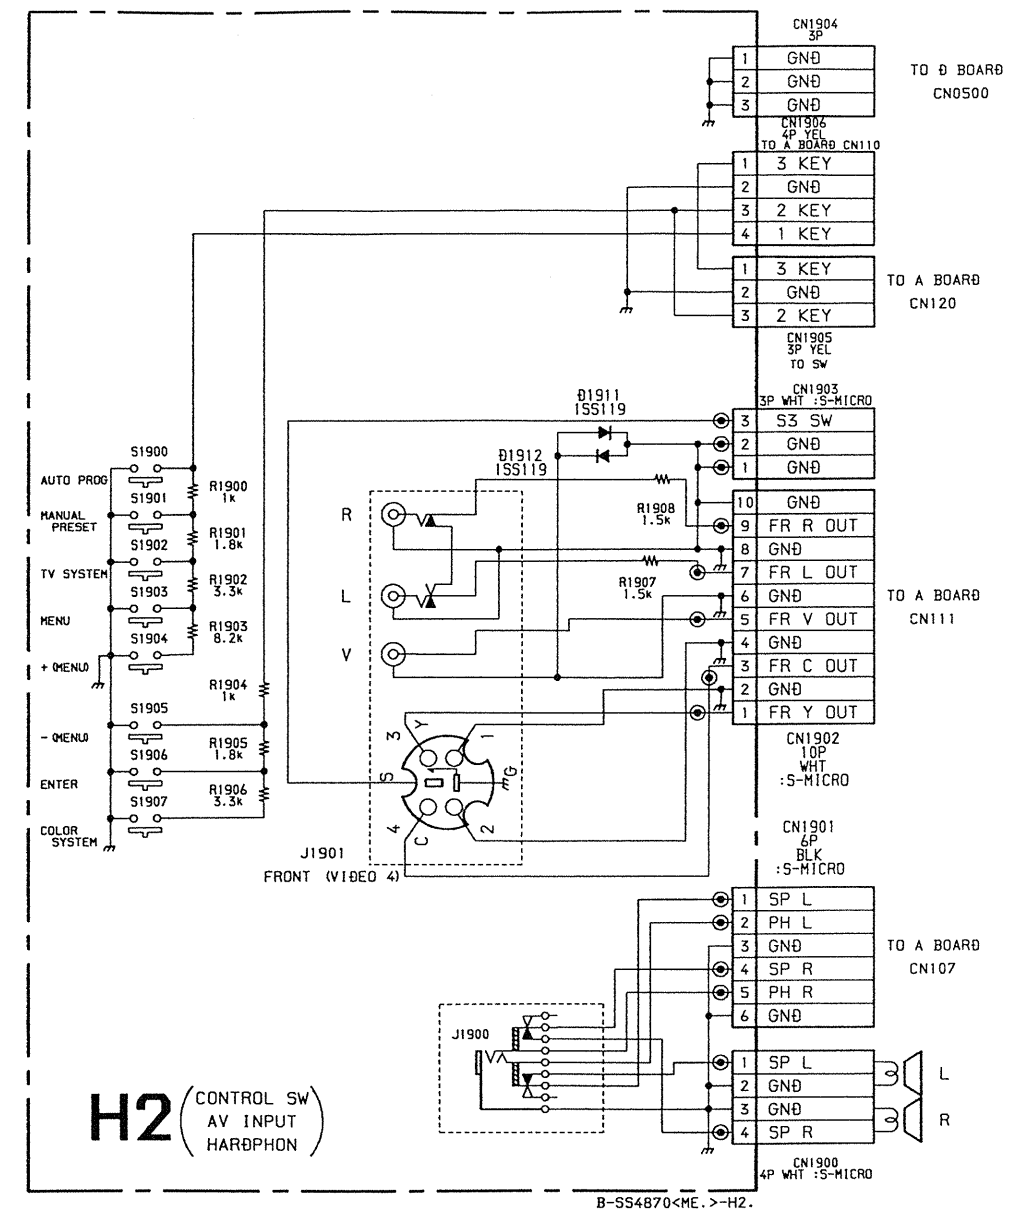

• D BOARD WAVEFORMS