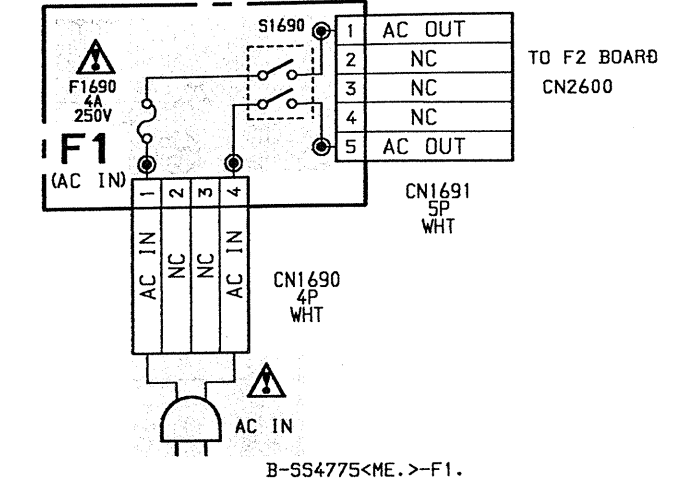

B
C
D
E
F
G
H
I
J
K
L
M
N
O
P