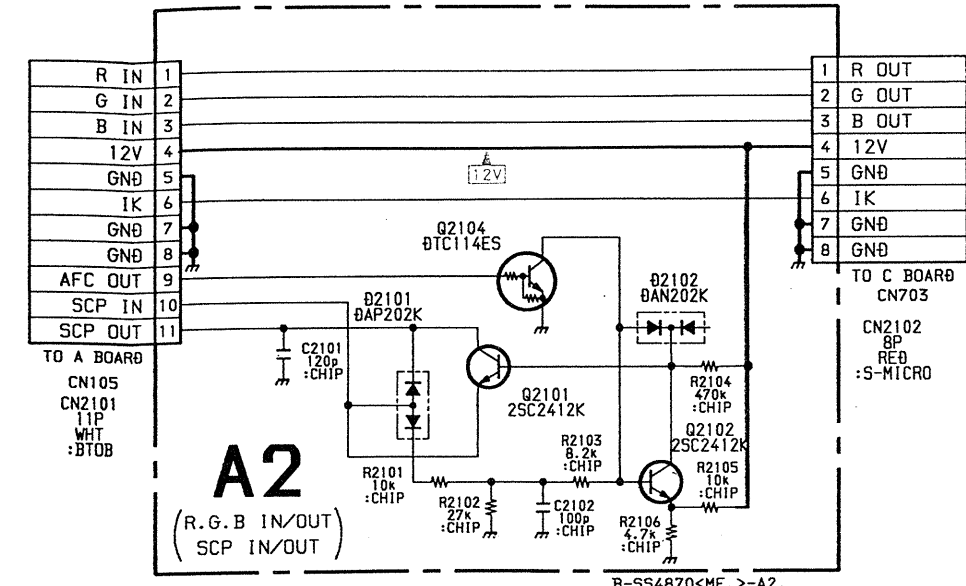

P Board IC1406 TDA8443A

P
(P IN P)