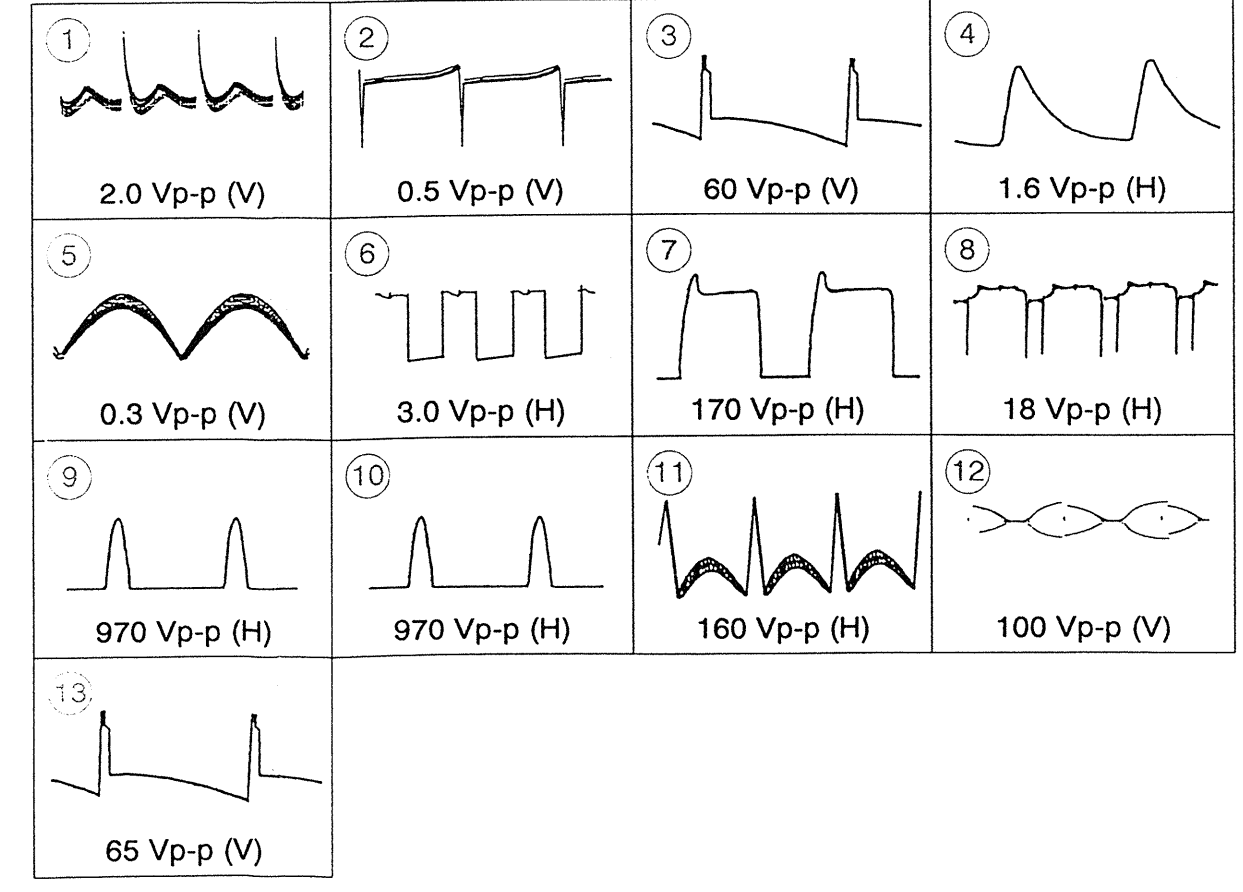

• D BOARD WAVEFORMS