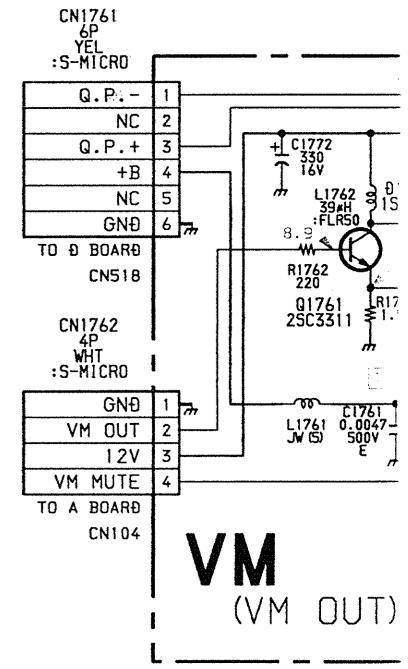

RTV servis Horvat
Tel: ++385-31-856-637
Tel/fax: ++385-31-856-139
Mob: 098-788-319
www.rtv-horvat-dj.hr