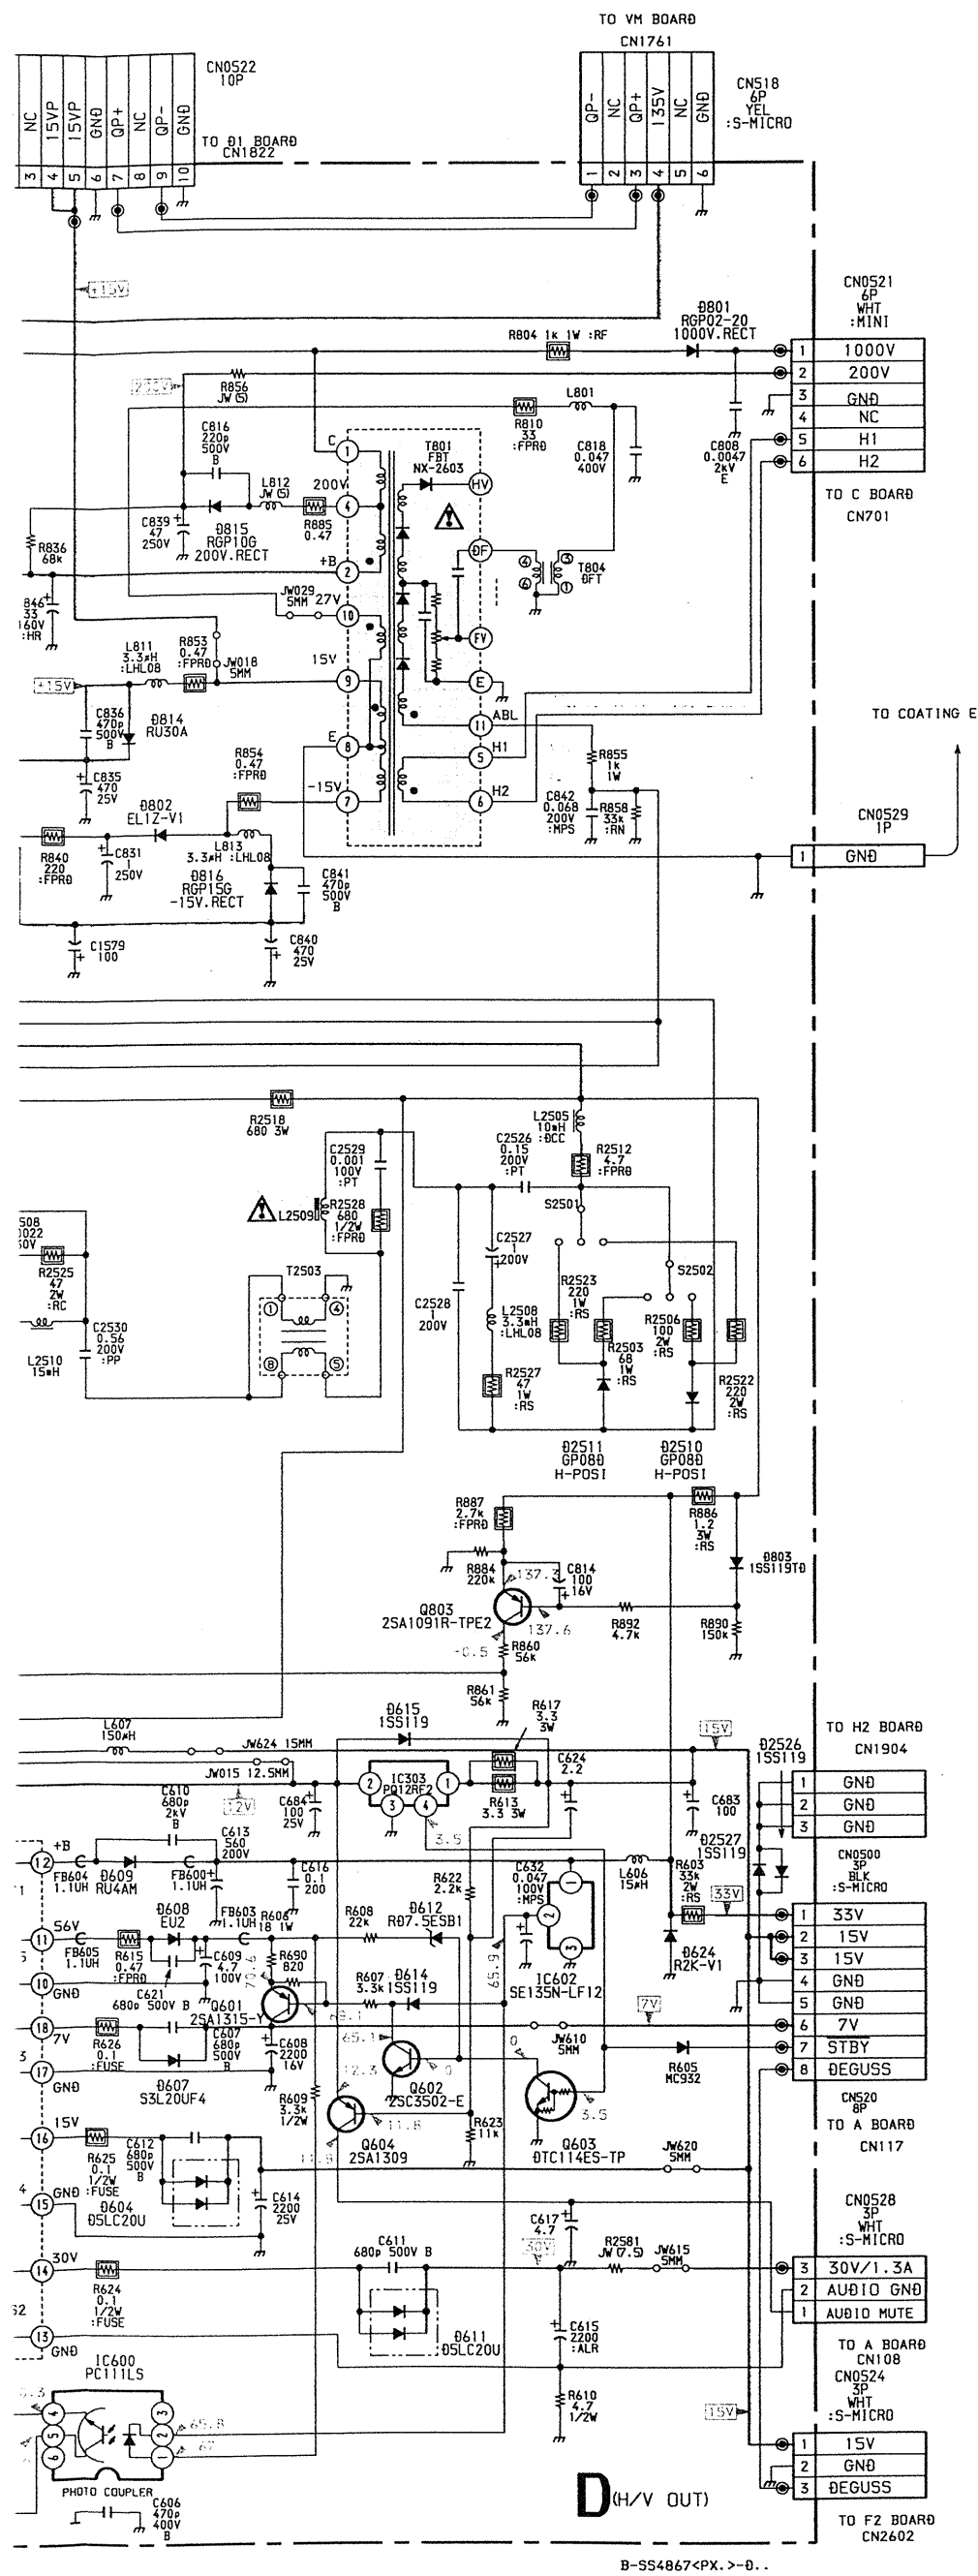

B
C
D
E
F
G
H
I
J
K
L
M
N
O
P

RTV servis Horvat
 Tel: ++385-31-856-637
 Tel/fax: ++385-31-856-139
 Mob: 098-788-319
www.rtv-horvat-dj.hr

• D BOARD WAVEFORMS

• D BOARD WAVEFORMS

Diagram of A Board

WAVEFORMS

A Board IC201 CXA1545AS

A Board IC301 TDA9145

Schematic diagrams

Schematic diagram

RTV servis Horvat
 Tel: ++385-31-856-637
 Tel/fax: ++385-31-856-139
 Mob: 098-788-319
 www.rtv-horvat-dj.hr

• P BOARD WAVEFORMS