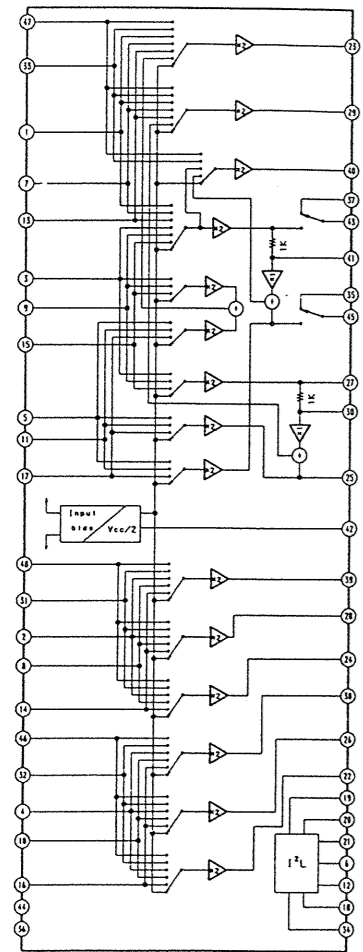

B
C
D
E
F
G
H
I
J
K
L
M
N
O
P

RTV servis Horvat
 Tel: ++385-31-856-637
 Tel/fax: ++385-31-856-139
 Mob: 098-788-319
www.rtv-horvat-dj.hr

• D BOARD WAVEFORMS

• D BOARD WAVEFORMS

Diagram of A Board

WAVEFORMS

A Board IC201 CXA1545AS

A Board IC301 TDA9145

Schematic diagrams

Schematic diagram

RTV servis Horvat
 Tel: ++385-31-856-637
 Tel/fax: ++385-31-856-139
 Mob: 098-788-319
 www.rtv-horvat-dj.hr

• P BOARD WAVEFORMS

P Board IC1401 TDA9160

P Board IC1406 TDA8443A

RTV servis Horvat
 Tel: ++385-31-856-637
 Tel/fax: ++385-31-856-139
 Mob: 098-788-319
www.rtv-horvat-dj.hr

P
(P IN P)

P Board IC1401 TDA9160

P Board IC1406 TDA8443A